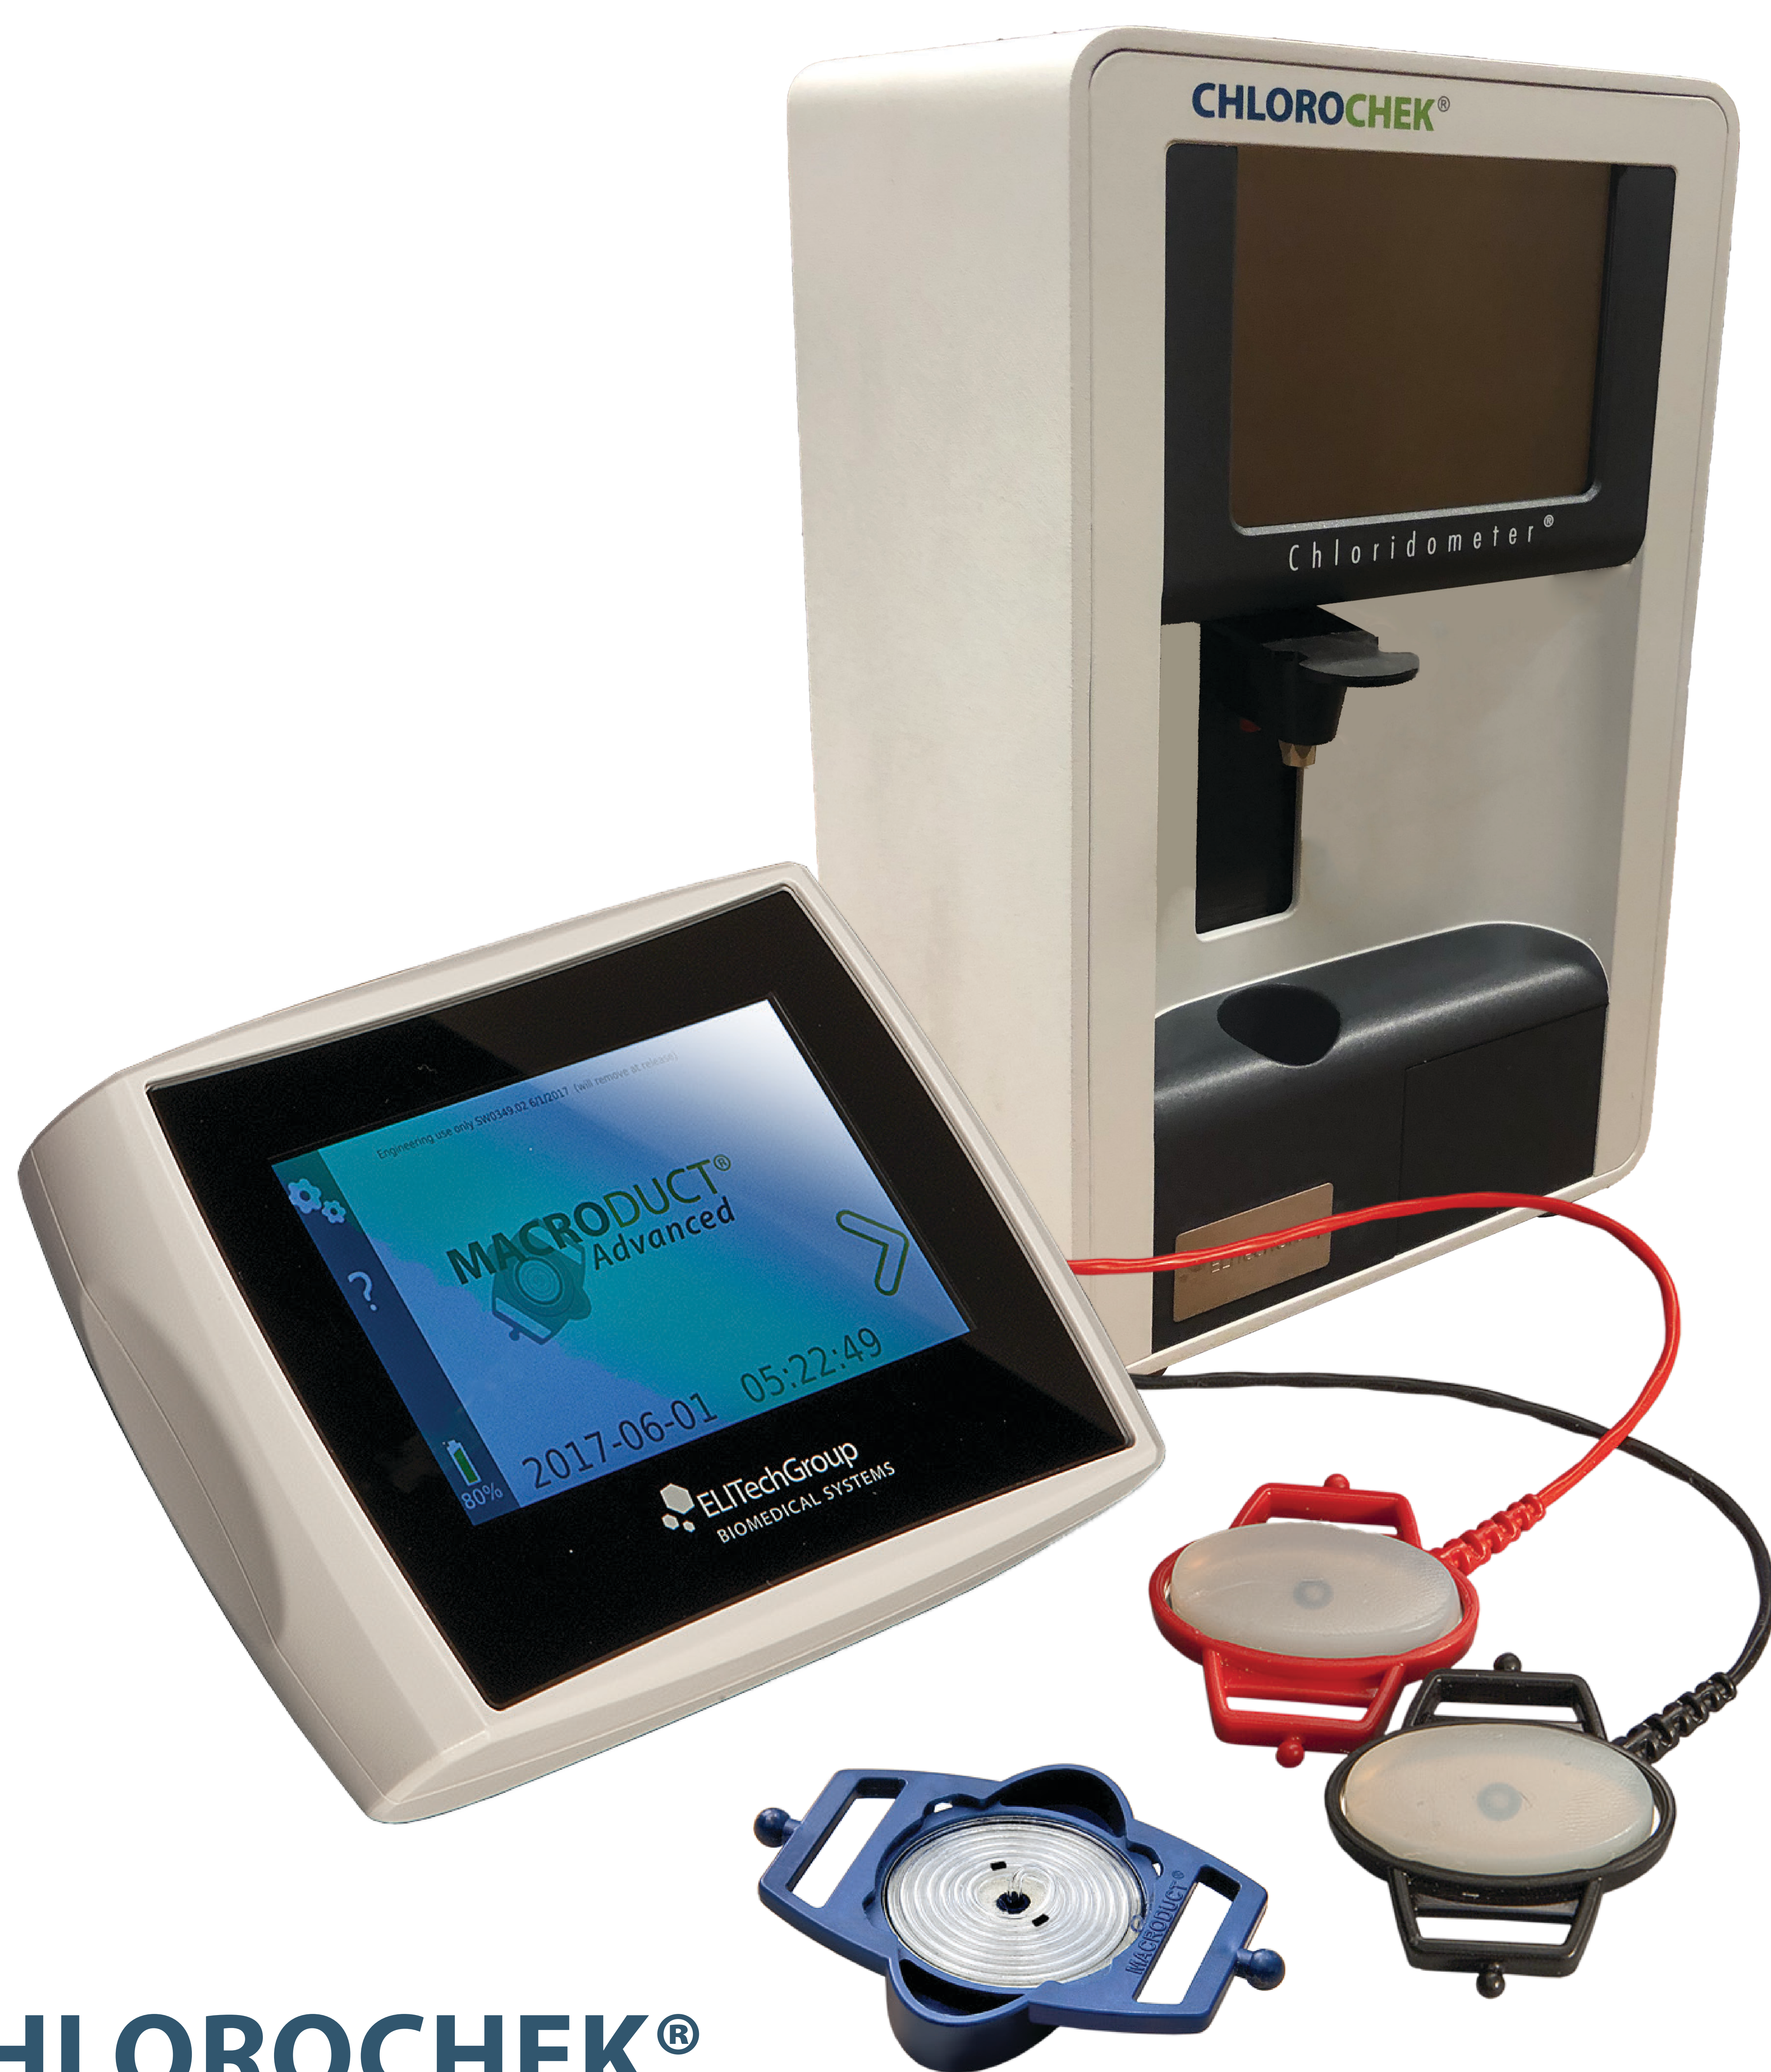

WORLD LEADER
IN LABORATORY
CF DIAGNOSIS

MACRODUCT® ADVANCED

GOLD STANDARD SWEAT CHLORIDE
COLLECTION FOR ALL AGES

CHLOROCHek®
SWEAT CHLORIDE ANALYZER

*10µL no dilution necessary with
Macroduct Advanced

MACRODUCTADVANCED.COM